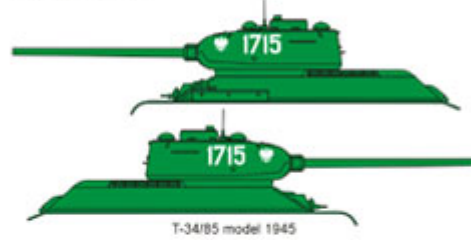

F T-34/85 model 1943 Late 60s
T-34/85 model 1943 The Whites

M PT-76 Late 60s
PT-76 The Whites