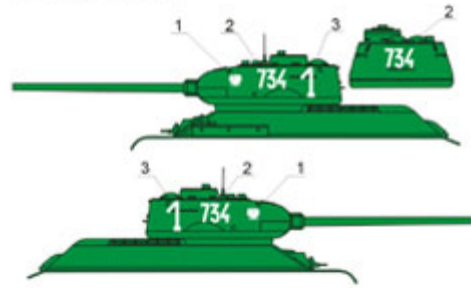

C BA-64B Late 50s
BA-64B The Whites

G BT-152 Late 50s
BT-152 The Whites

N IS-2m Late 50s
IS-2m The Whites