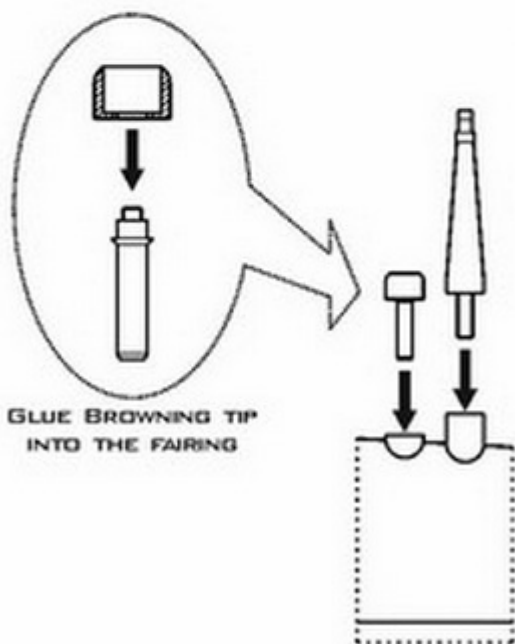

SET INCLUDES
ZESTAW ZAWIERA

INSTRUCTION
INSTRUKCJA

REPLACE PLASTIC PARTS IN WINGS:

G40 - BROWNING IN FAIRINGS (INNER POSITION)

G73 - HISPANO IN FAIRINGS (OUTER POSITION)

NOTICE!

LATE TYPE OF THE SPITFIRE E WING WITH ROUNDED CANNON FAIRINGS IS AVAILABLE IN OUR SET: